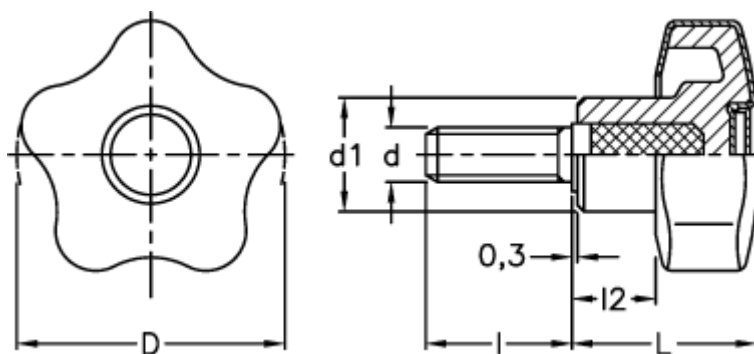

Data Sheet

Article number: 23021699719

Description: E+G Lobe knobs

VCT.53 p-M10x20 SOFT C9 RAL9005 - black cap

Measures

D = 53

d1 = 19.0

d 6g = M10

l = 20

L = 19.0

l2 = 13.0